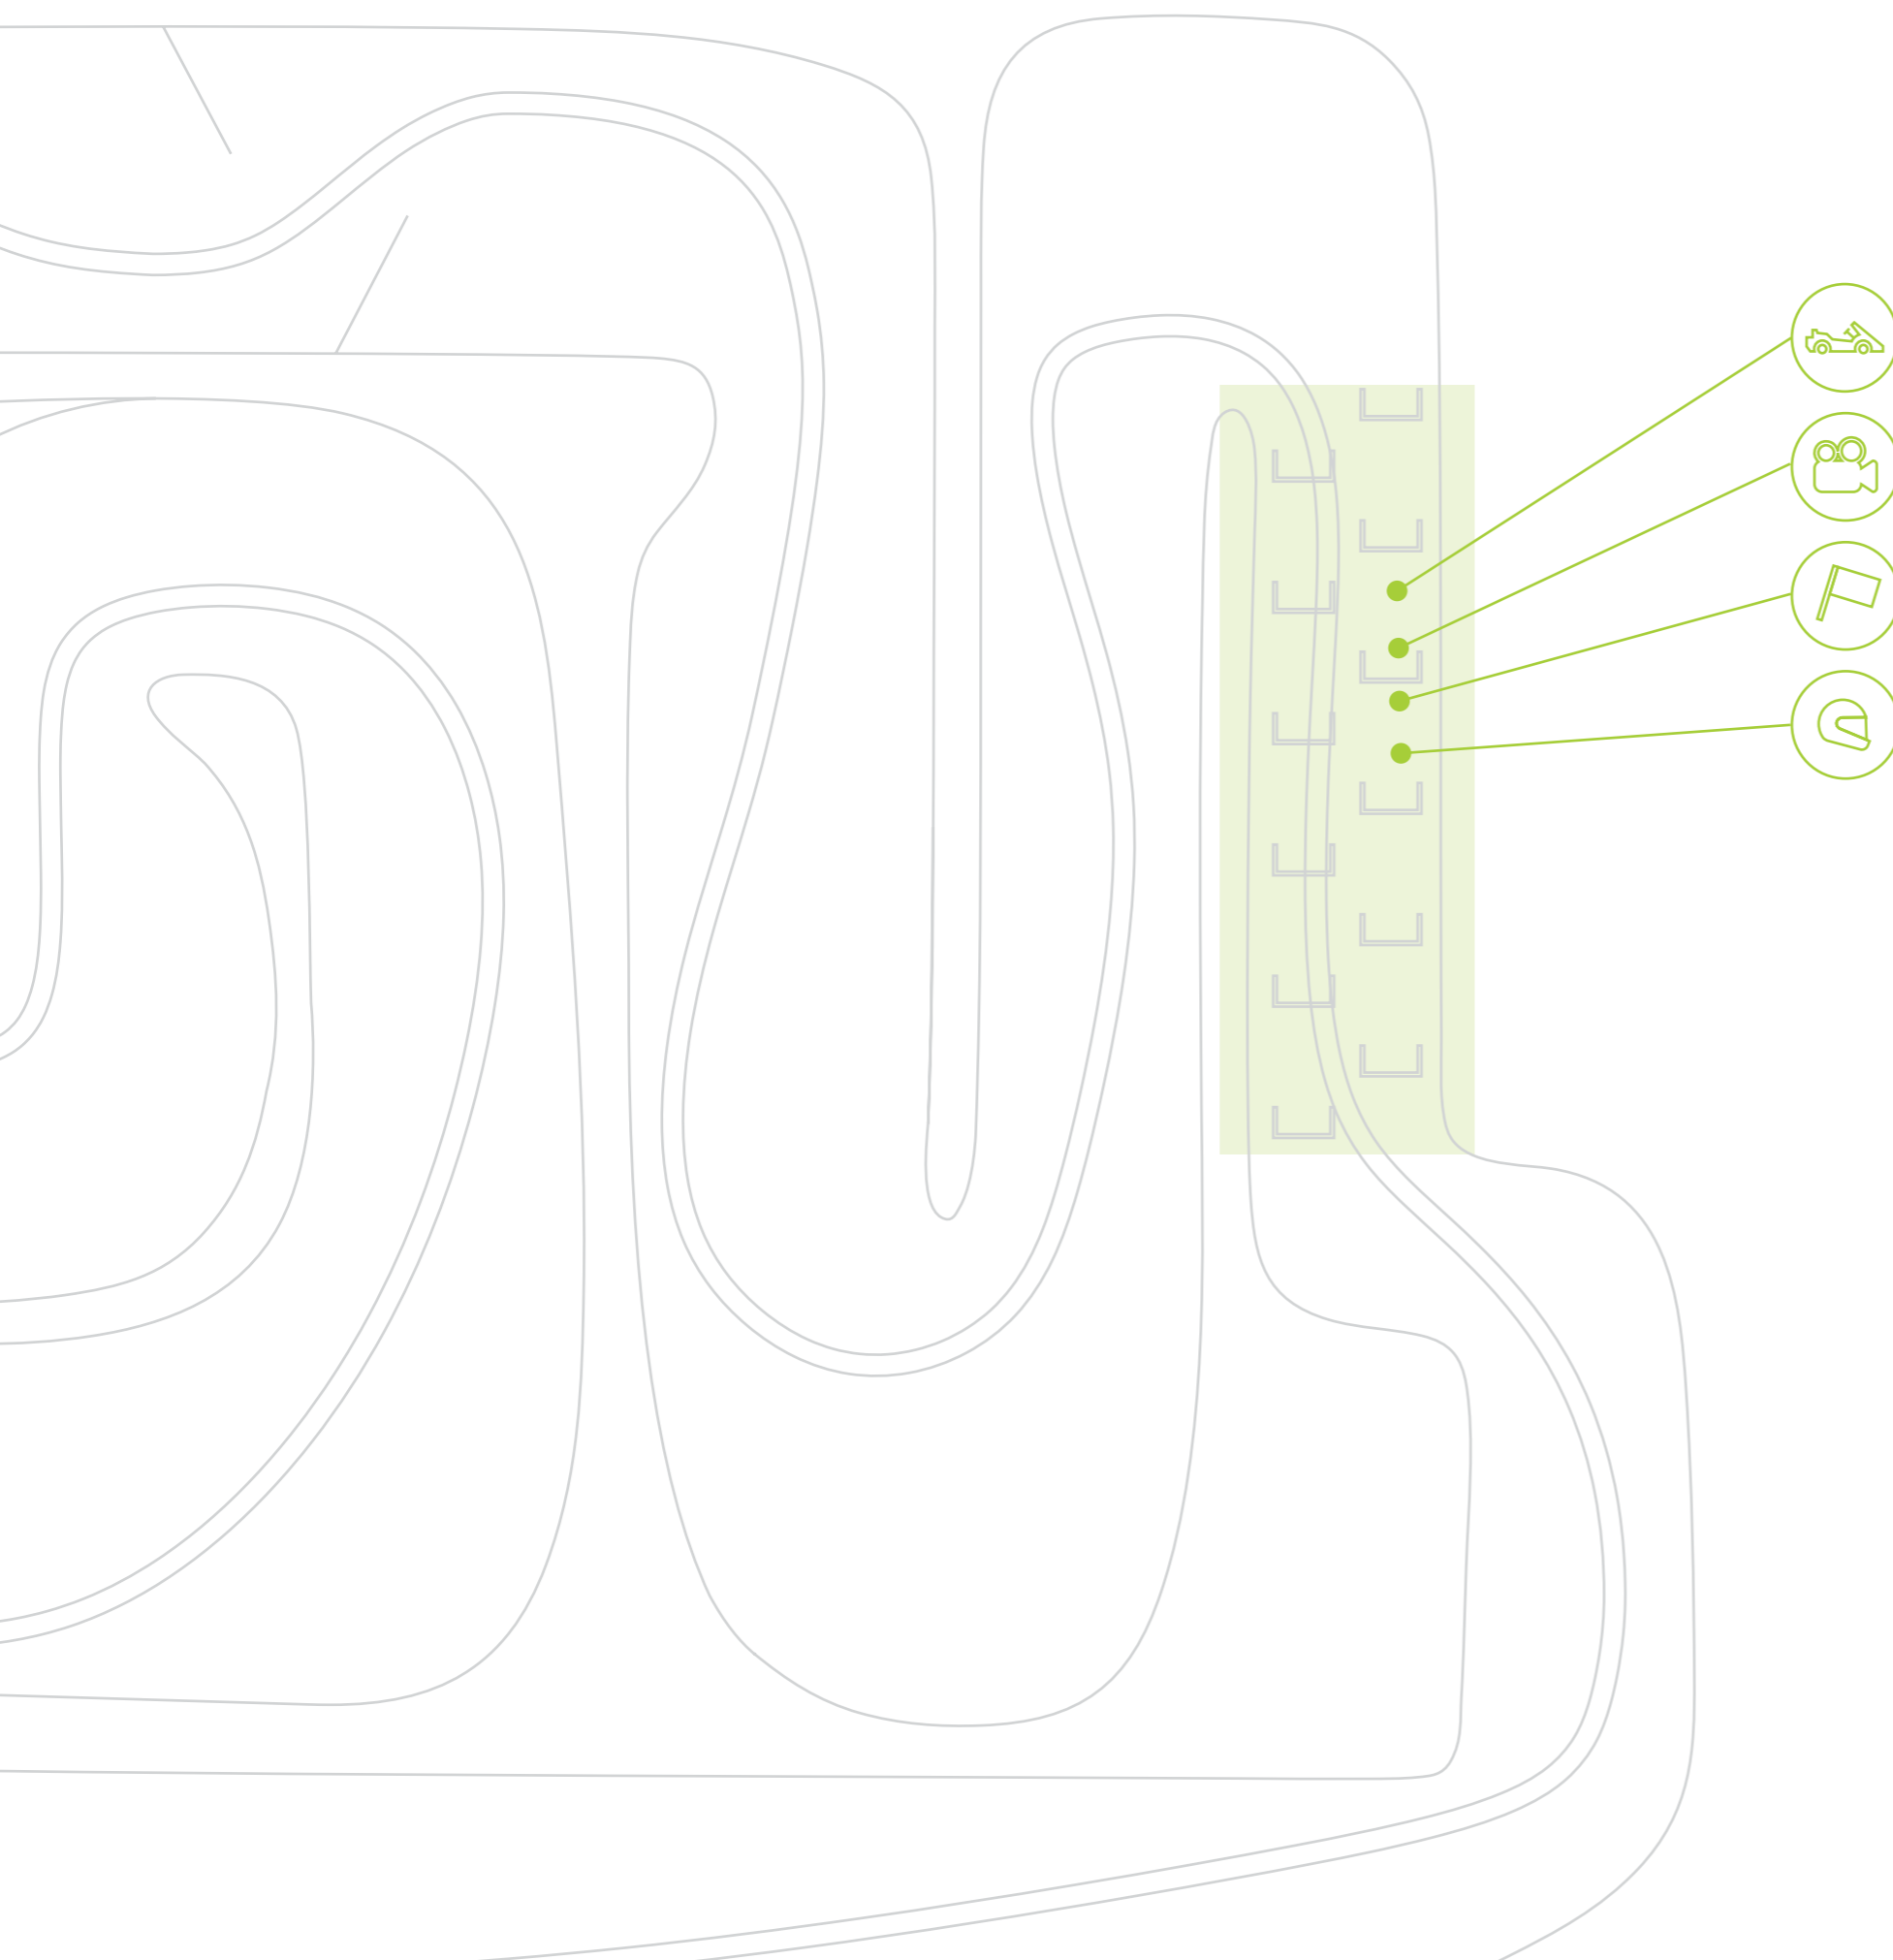

DRIVERS BRIEFING
PROGRAM

WITH THIS MANUAL
YOU WILL:

- **Get insight into the best safety briefing** practices 360 Karting has obtained from all around the world in the last decade
- **Increase safety** for new and experience drivers
- Ensure **personnel safety**
- **Learn how to engage reception personnel** and track marshals into briefing protocol
- **Reduce maintenance** costs
- Reduce **track downtime** and **improve revenues**
- Improve track **fluidity**
- **Enhance customer experience** of the track

YOU WILL ALSO
HAVE THE ACCESS TO:

INFOGRAPHICS TEMPLATES FOR ENHANCED HOSPITALITY, PIT-LANE AND TRACK AREA (Code of conduct, Safety equipment, Racing tips)

BRIEFING VIDEO MATERIAL (Long and short version)

OPTIONAL: Brochure and template adaptation of your track with your logo, track technical data, ideal line, blue and red zone.

DRIVERS BRIEFING PROGRAM

CONTENTS EXTRACT

1. HANDLING SAFETY BRIEFING INFORMATION AT THE FRONT DESK: SAFETY BRIEFING BROCHURE
2. SAFETY BRIEFING PRE-REGISTRATION TEST
3. SAFETY INFOGRAPHICS FOR HOSPITALITY AND PIT-LANE:
 - Code of conduct
 - Mandatory and optional safety equipment
 - Track information: technical data and ideal racing line
 - Racing tips: turning and breaking
 - Racing flags: meaning of flags colors
4. PRE-RACE BRIEFING VIDEO (LONG VERSION)
5. PIT-LANE BRIEFING VIDEO (SHORT VERSION) AND INSTRUCTIONS FOR TRACK MARSHALS
6. FIRST SAFETY LAP
7. ON-TRACK SIGNALIZATION:
 - Track marshal's flags and tables
 - Pre-turn signalization tables
 - Blue zone: appoint the best location on the track where to pass slow drivers
 - Red zone: stop & go zone where track marshals stop problematic drivers and explain them the rules again
 - Ideal line signalization: how to do it effectively

Safety is not important.
Safety is everything.

Get on Track with Us.

DRIVERS BRIEFING PROGRAM

1 2 3 4 5 6 7

TRACK MARSHAL TRAINING

RENTAL KARTING MANAGEMENT

RECEPTION OPERATIONS MANAGEMENT

BEST MARKETING PRACTICES IN KARTING