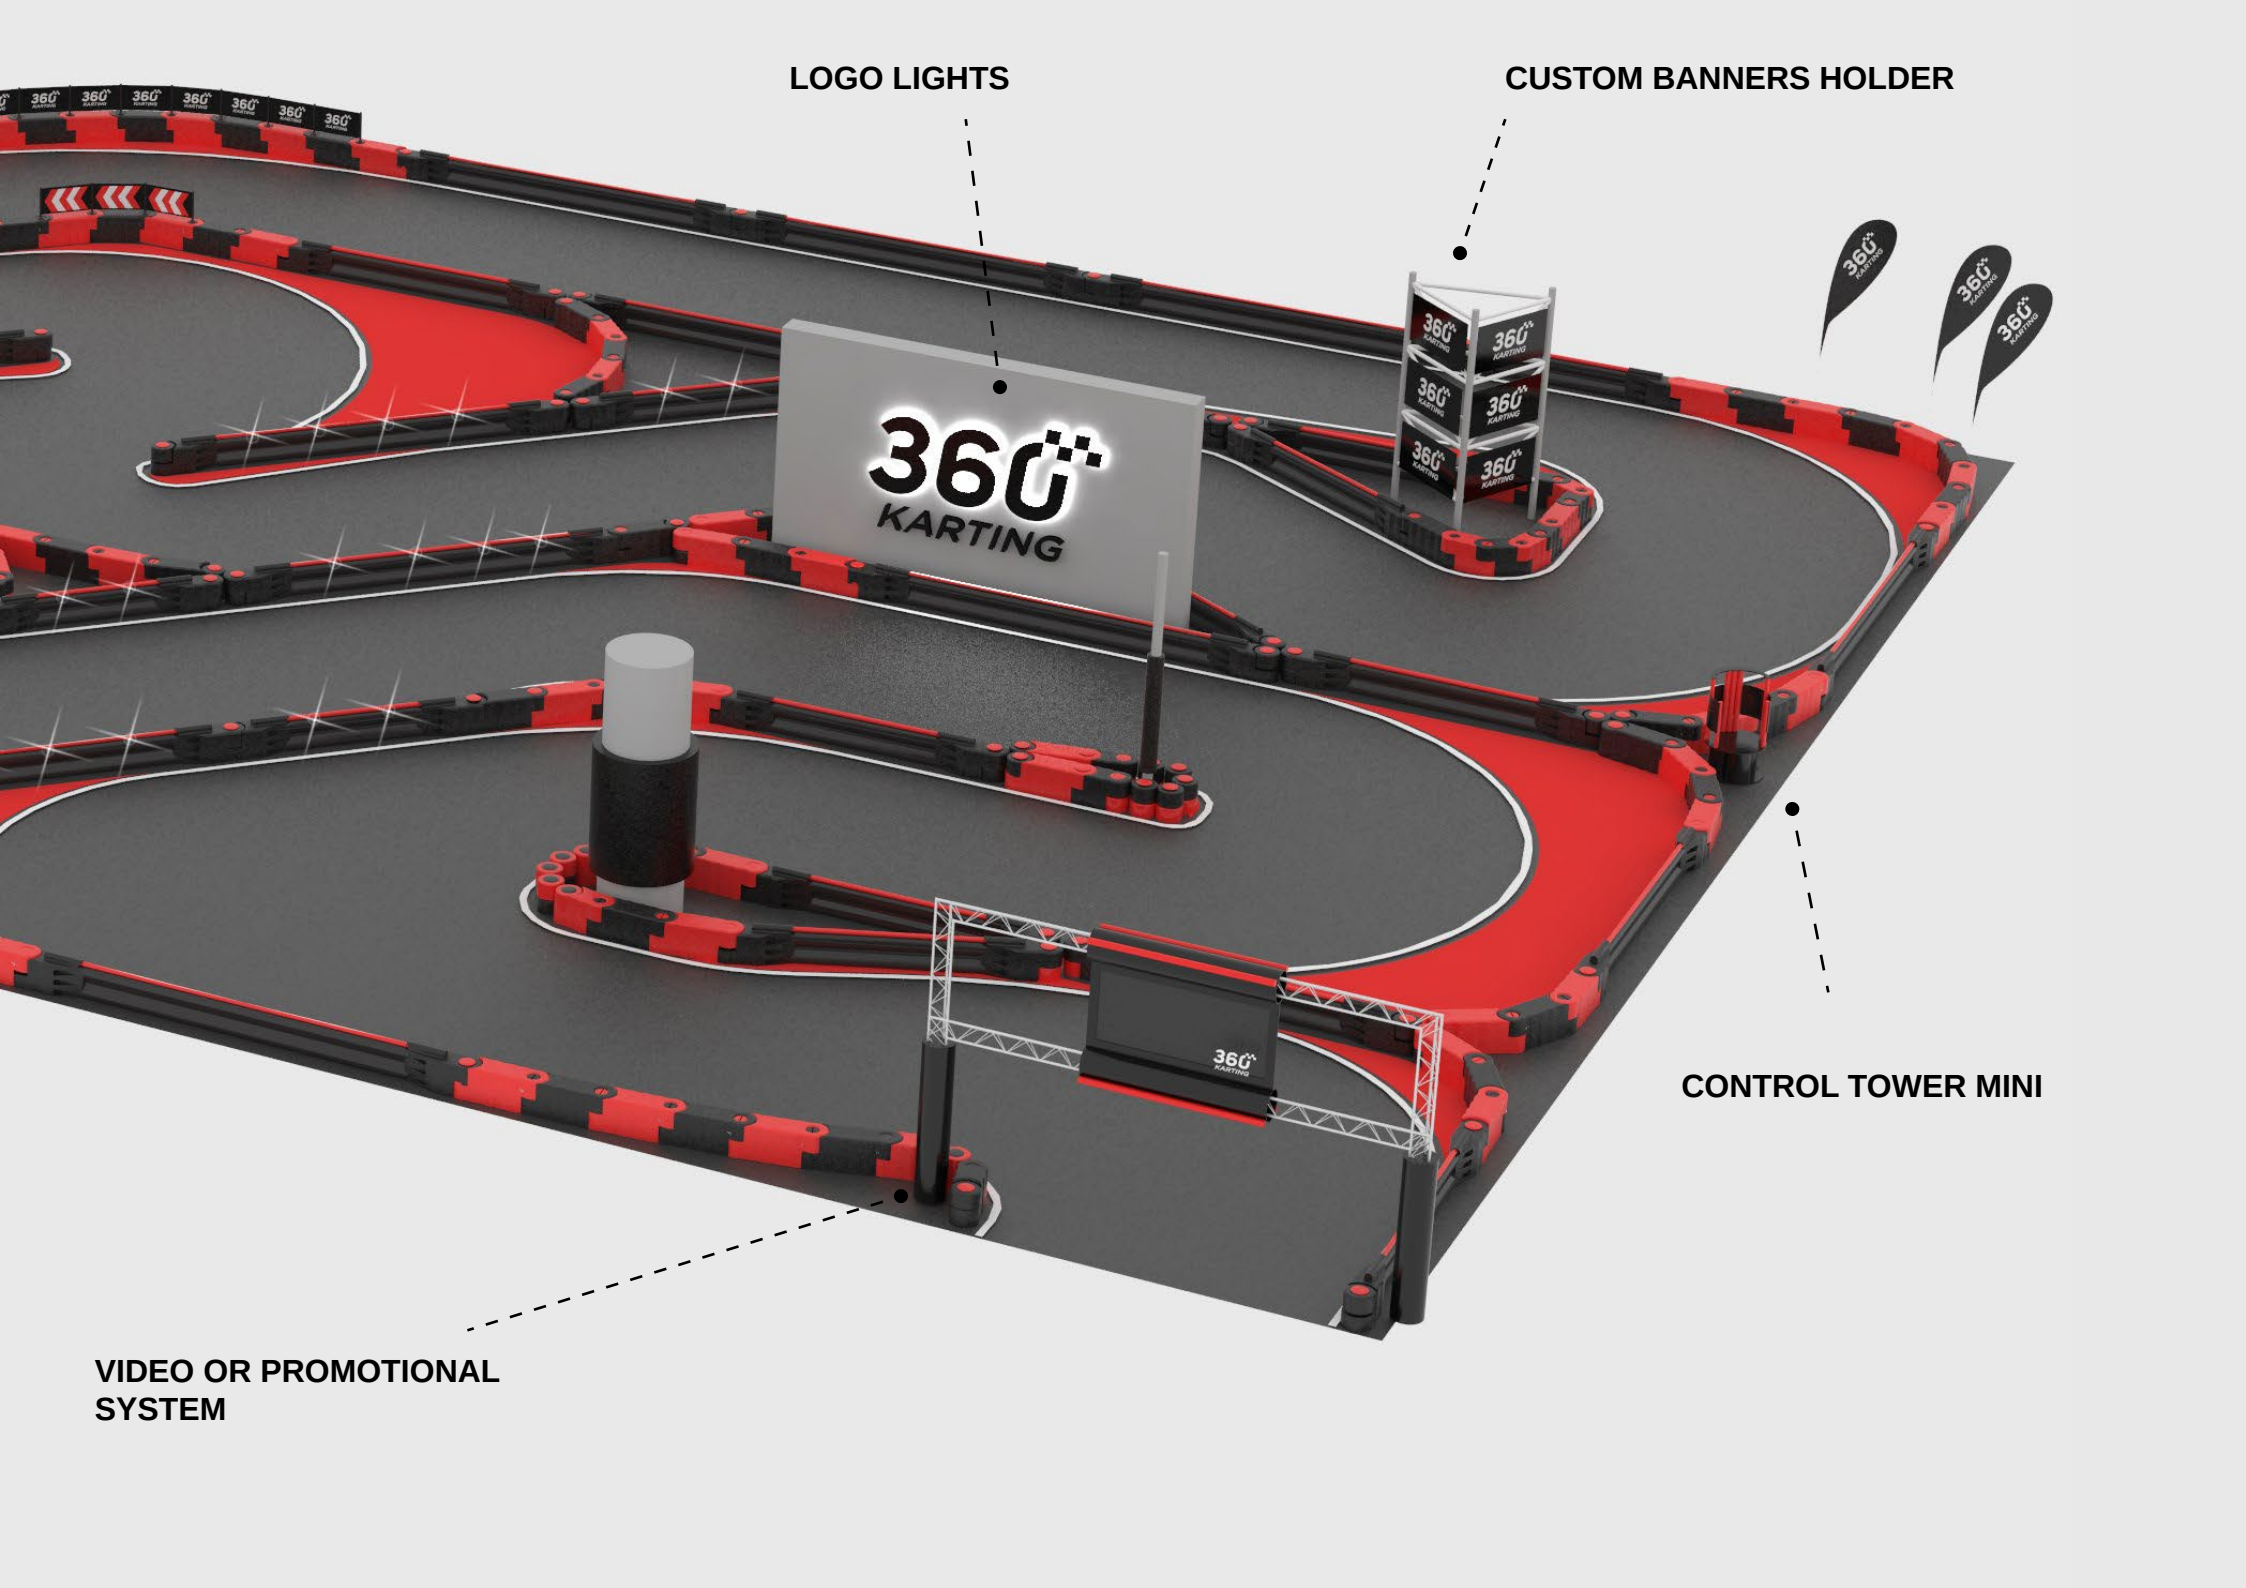

TRACK ACCESSORIES EXAMPLE

LOGO LIGHTS

CUSTOM BANNERS HOLDER

CONTROL TOWER MINI

VIDEO OR PROMOTIONAL SYSTEM