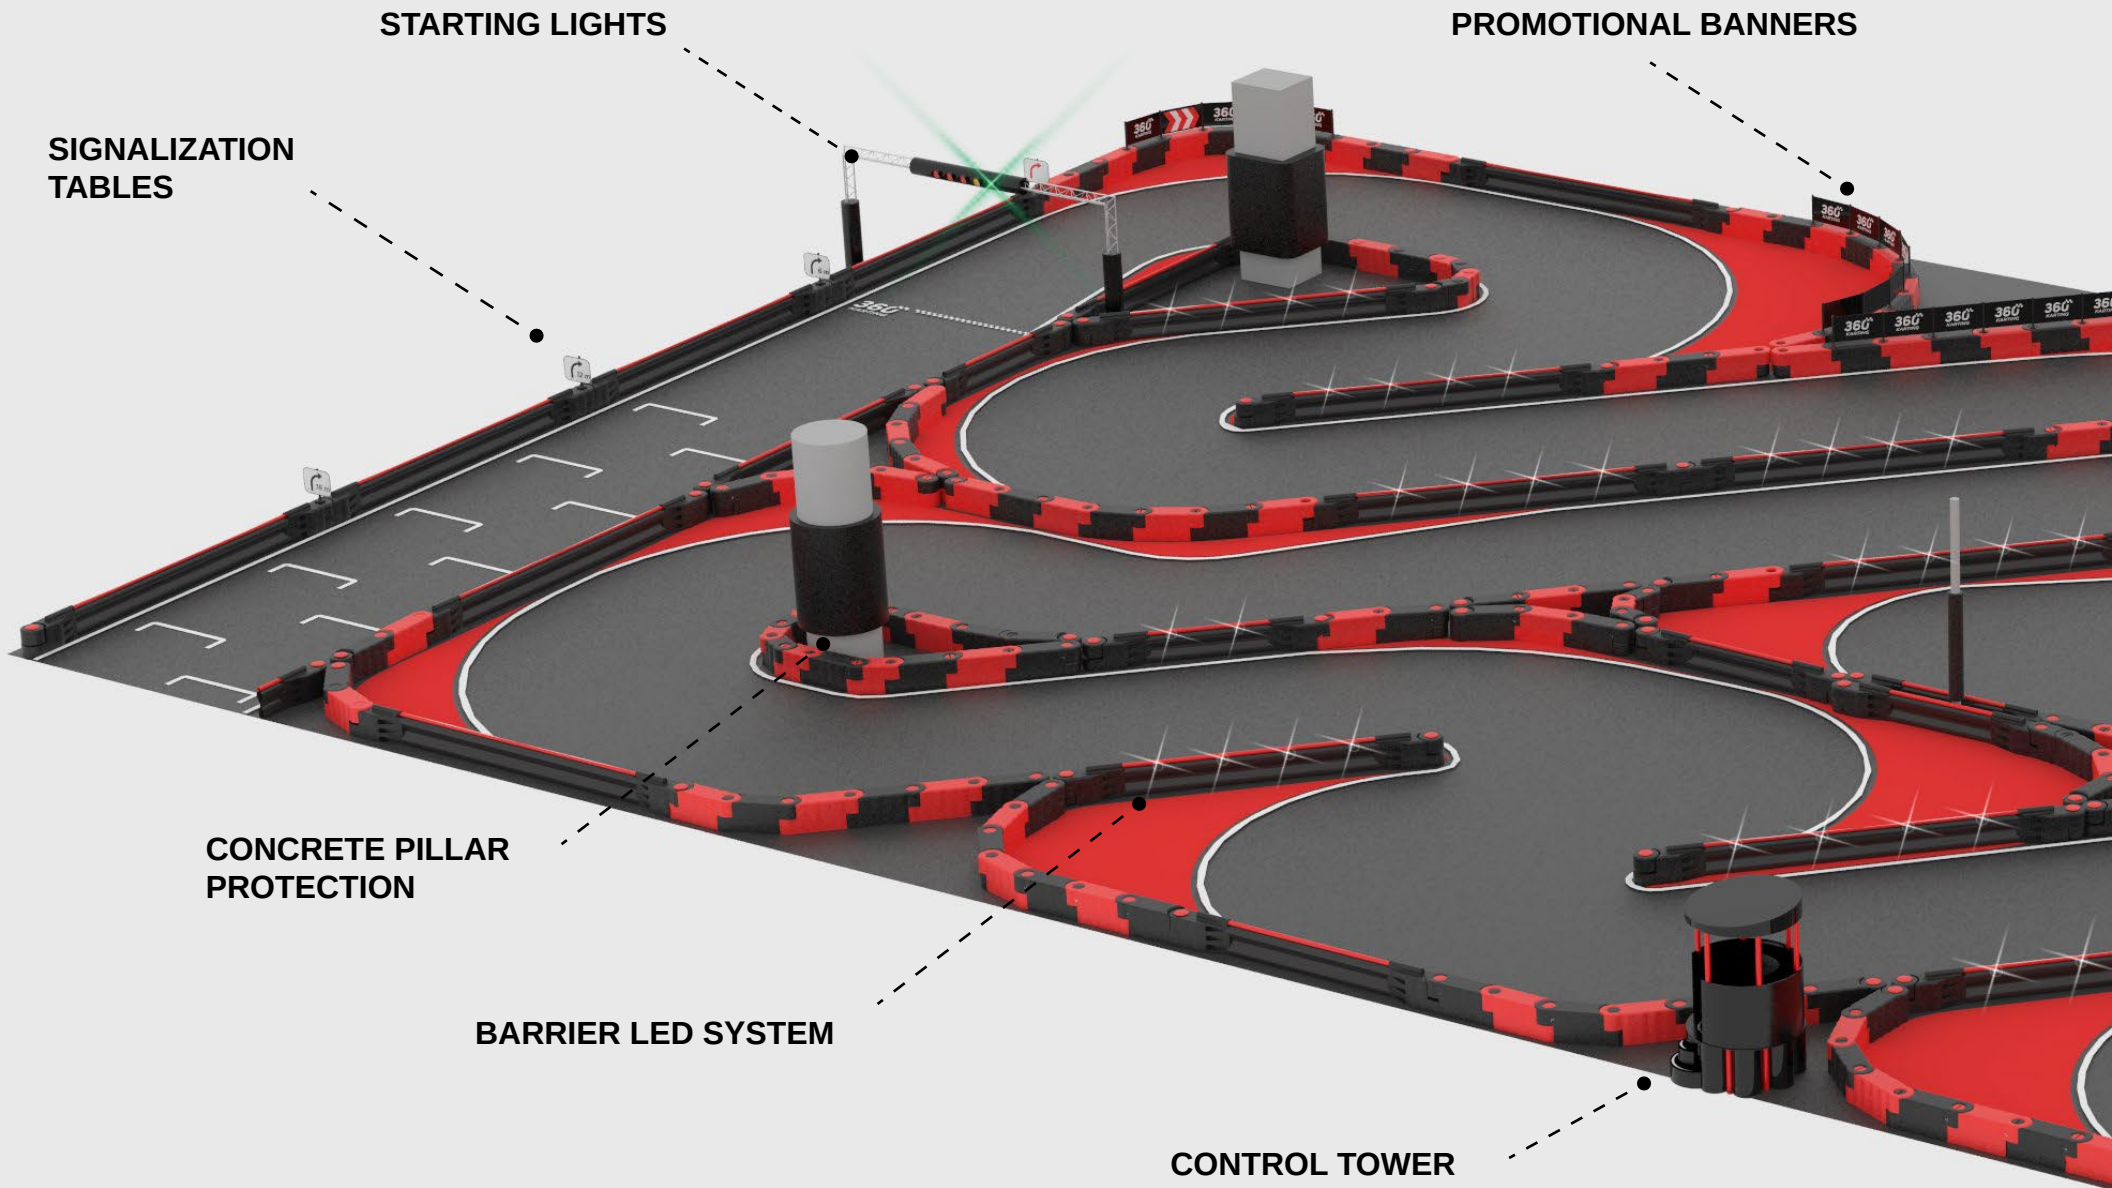

TRACK ACCESSORIES EXAMPLE

LOGO LIGHTS

CUSTOM BANNERS HOLDER

CONTROL TOWER MINI

VIDEO OR PROMOTIONAL SYSTEM